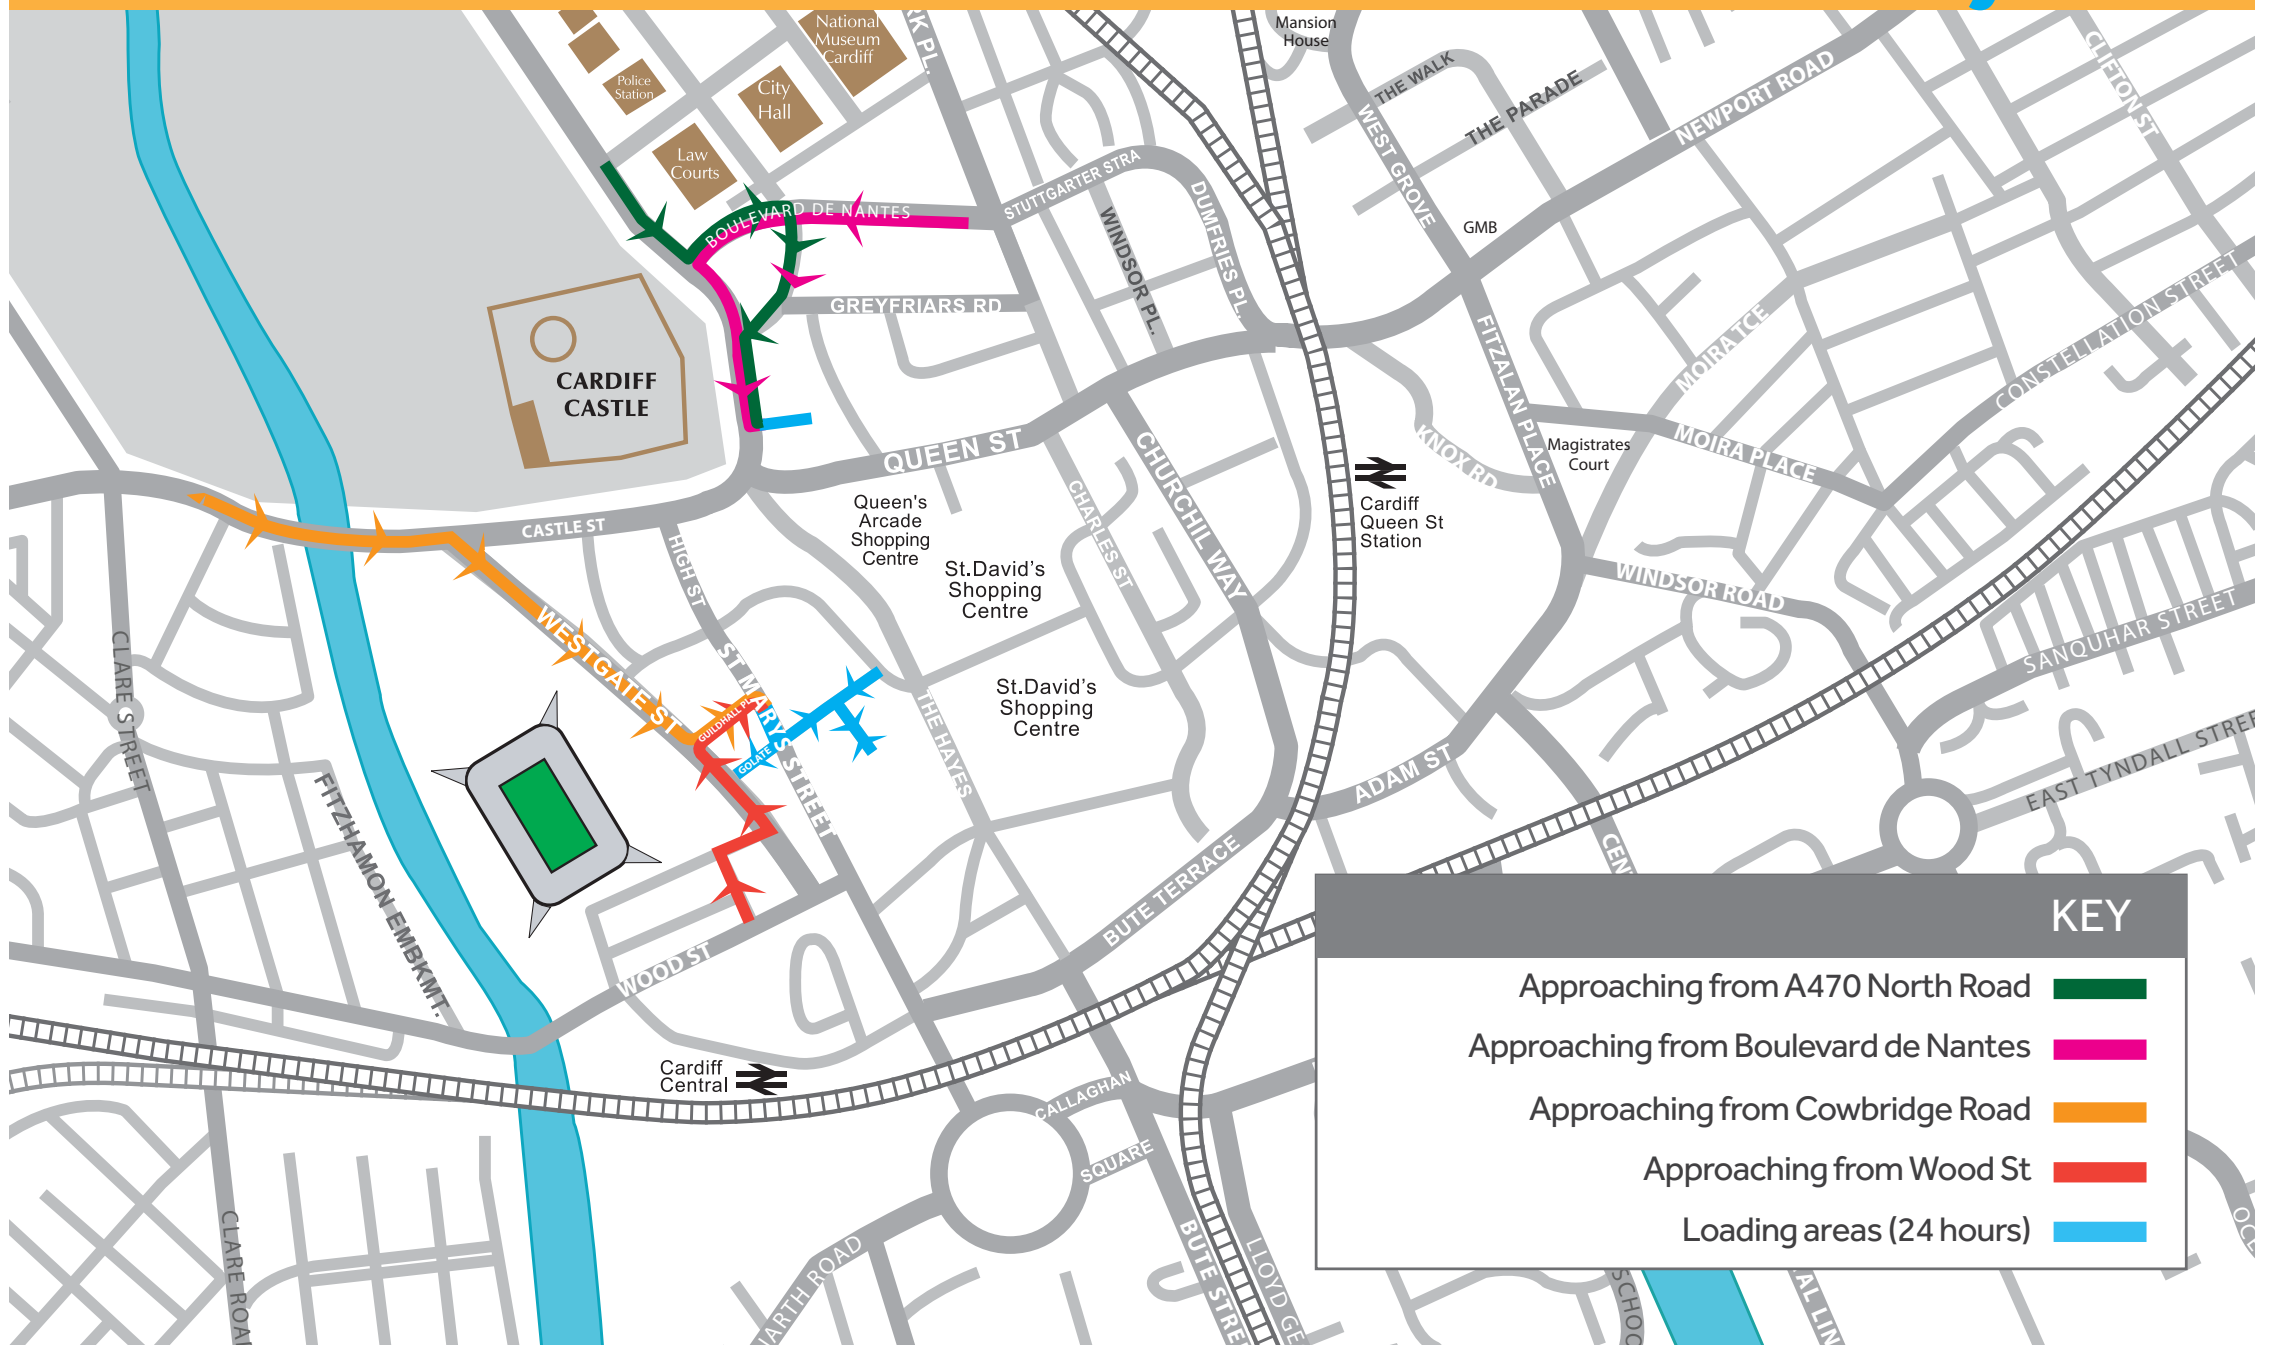

### ROUTES TO LOADING AREAS - **24 hours a day**

### ROUTES TO LOADING AREAS - 24 hours a day

# CARDIFF CITY CENTRE ACCESS

### ROUTES TO PEDESTRIAN AREAS - Midnight to 10am