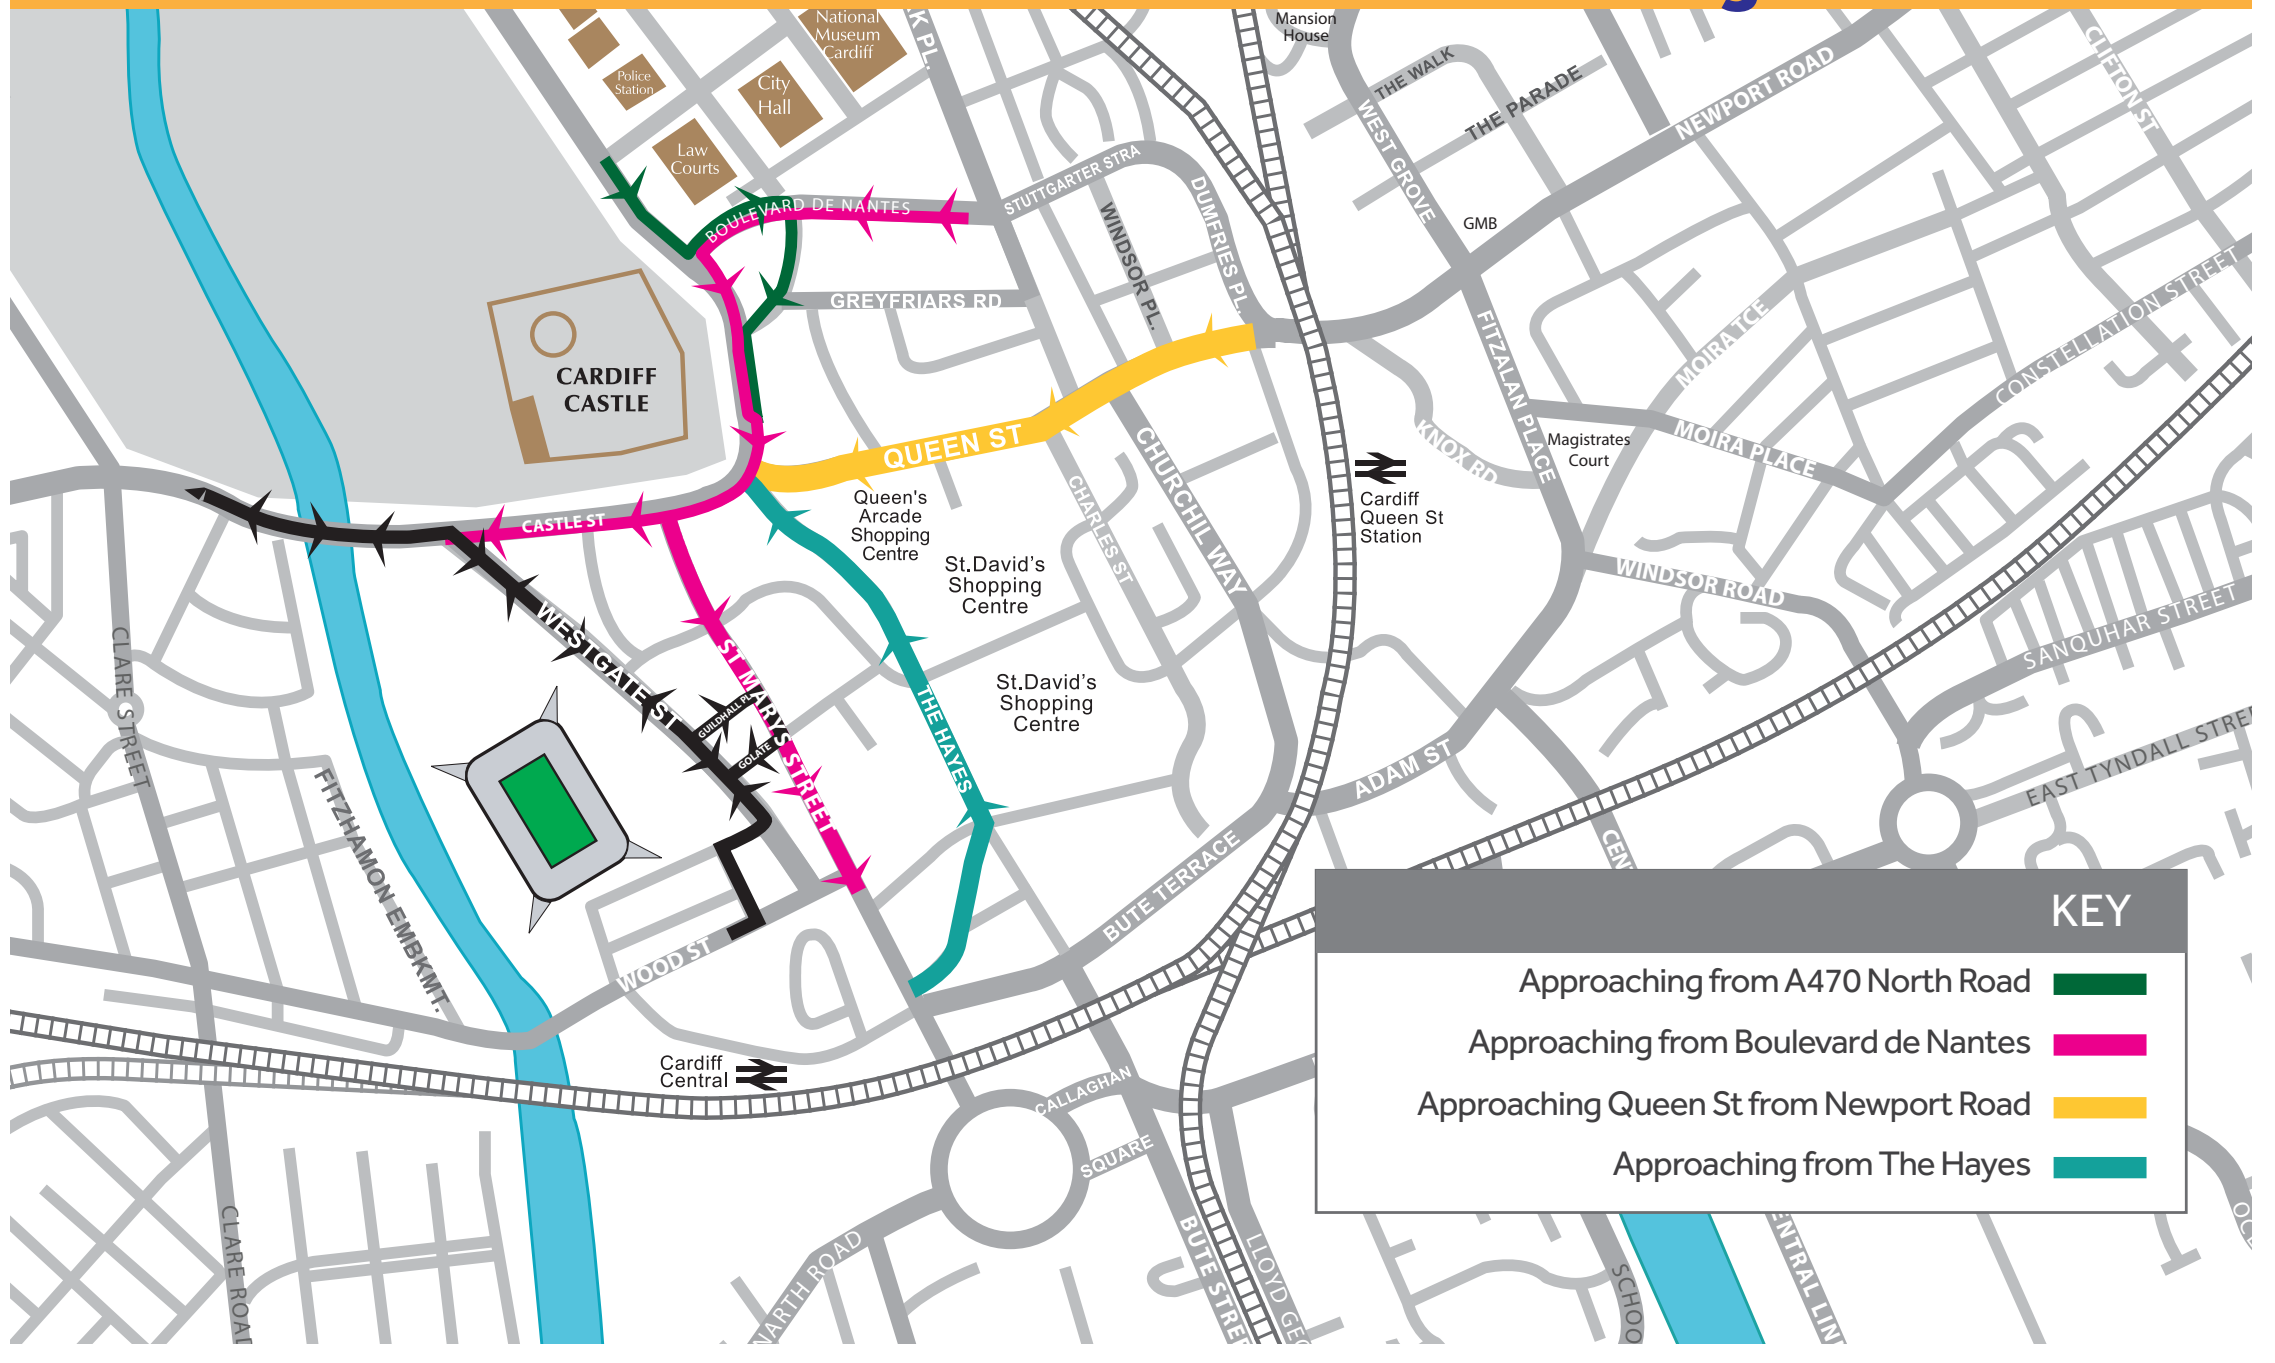

CARDIFF CITY CENTRE ACCESS

7th - 22nd NOVEMBER 2020

ROUTES TO PEDESTRIAN AREAS - **Midnight to 10am**