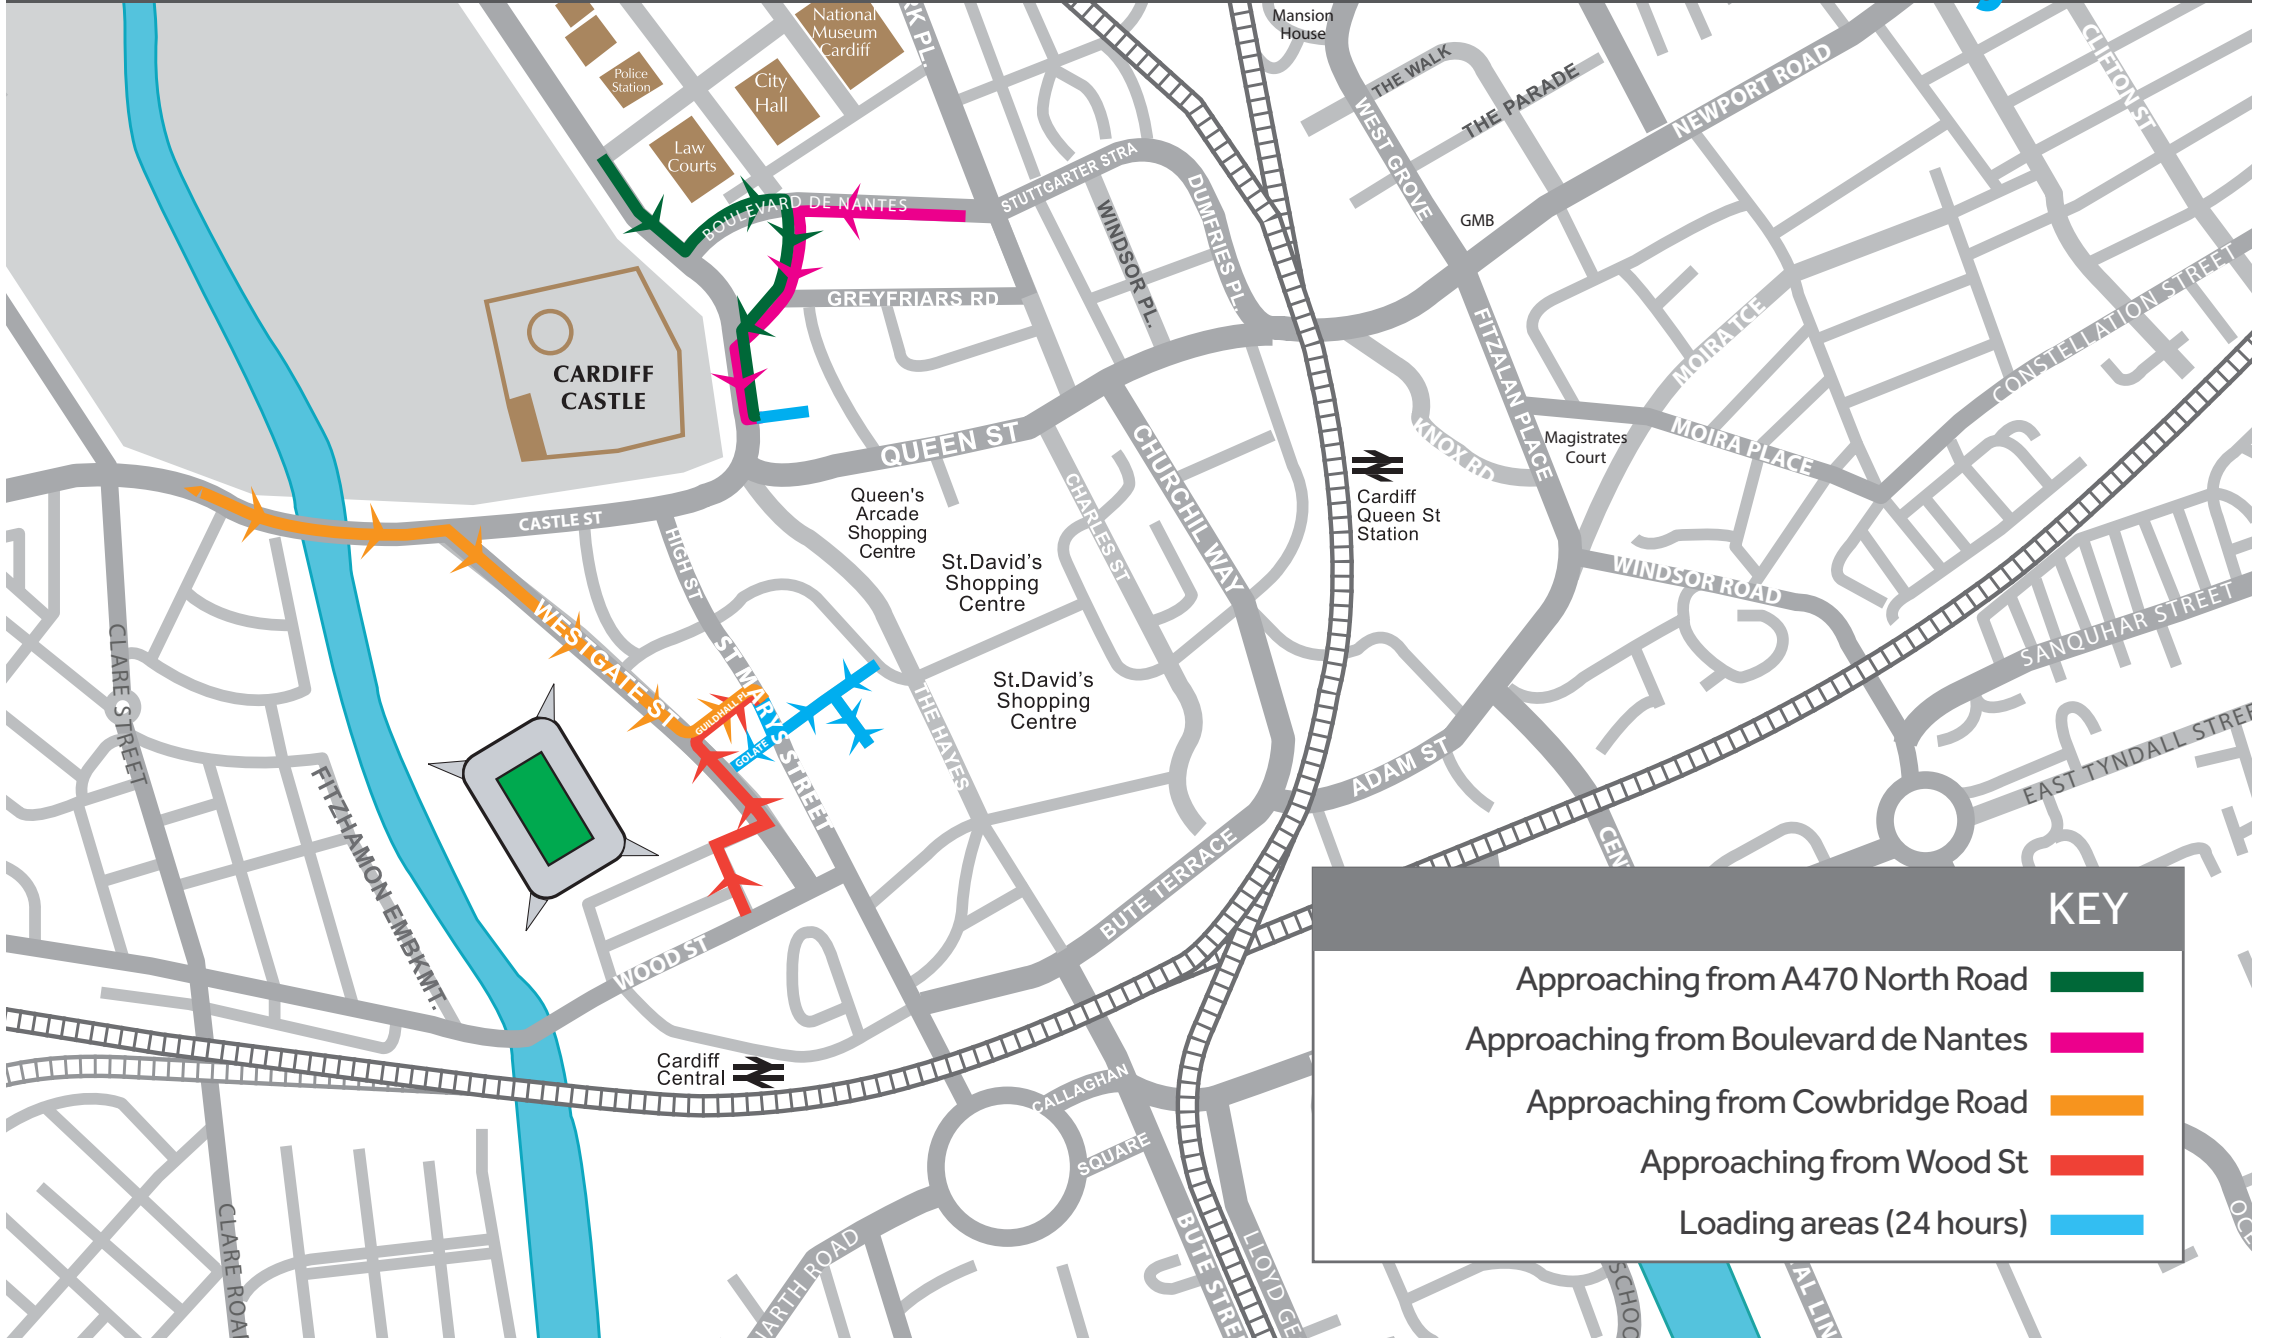

### ROUTES TO LOADING AREAS - **24 hours a day**

## 7th - 22nd NOVEMBER 2020

### ROUTES TO PEDESTRIAN AREAS - **Midnight to 10am**

### ROUTES TO LOADING AREAS - 24 hours a day